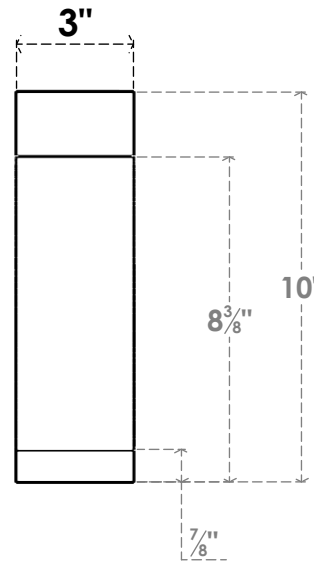

ITEM NUMBER: BRCPO030X10000X10000IMP

3"W X 10"D X 10"H IMPERIAL ARCHITECTURAL GRADE PVC OPEN BRACE

SIDE PROFILE

FRONT PROFILE

ISOMETRIC

EKENA MILLWORK
2300 WEST MAIN ST.
CLARKSVILLE, TX 75426
TOLL FREE: 866-607-0453
WWW.EKENAMILLWORK.COM

NOTES

1. INSTALLATION TO BE COMPLETED IN ACCORDANCE WITH MANUFACTURER'S SPECIFICATIONS.
2. DRAWING MAY NOT BE TO SCALE
3. THIS DRAWING IS INTENDED FOR DESIGN AND PLANNING PURPOSES ONLY.
4. ALL INFORMATION CONTAINED HEREIN WAS CURRENT AT THE TIME OF DEVELOPMENT BUT MUST BE REVIEWED AND APPROVED BY THE PRODUCT MANUFACTURER TO BE CONSIDERED ACCURATE.
5. ARCHITECTURAL GRADE PVC PRODUCTS ARE MADE FROM EXPANDED CELLULAR PVC AND COME NATURALLY WHITE BUT MAY BE PAINTED