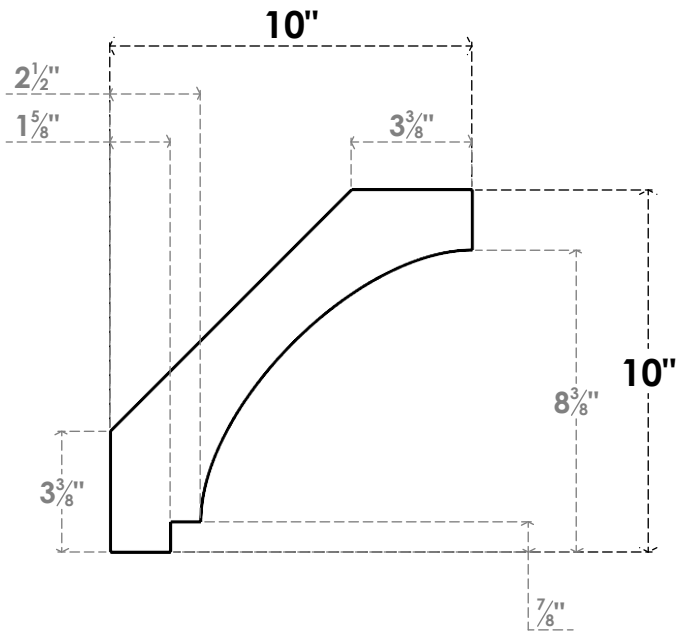

ITEM NUMBER: BRCPO030X10000X10000IMP

3"W X 10"D X 10"H IMPERIAL ARCHITECTURAL GRADE PVC OPEN BRACE

SIDE PROFILE

FRONT PROFILE

ISOMETRIC

EKENA MILLWORK
2300 WEST MAIN ST.
CLARKSVILLE, TX 75426
TOLL FREE: 866-607-0453
WWW.EKENAMILLWORK.COM