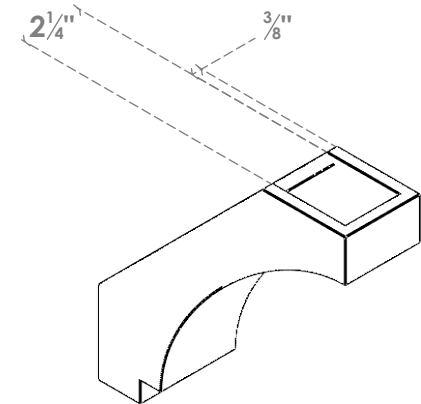

ITEM NUMBER: BRCPO030X10000X10000IMP

3"W X 10"D X 10"H IMPERIAL ARCHITECTURAL GRADE PVC OPEN BRACE

SIDE PROFILE

FRONT PROFILE

ISOMETRIC

EKENA MILLWORK
2300 WEST MAIN ST.
CLARKSVILLE, TX 75426
TOLL FREE: 866-607-0453
WWW.EKENAMILLWORK.COM